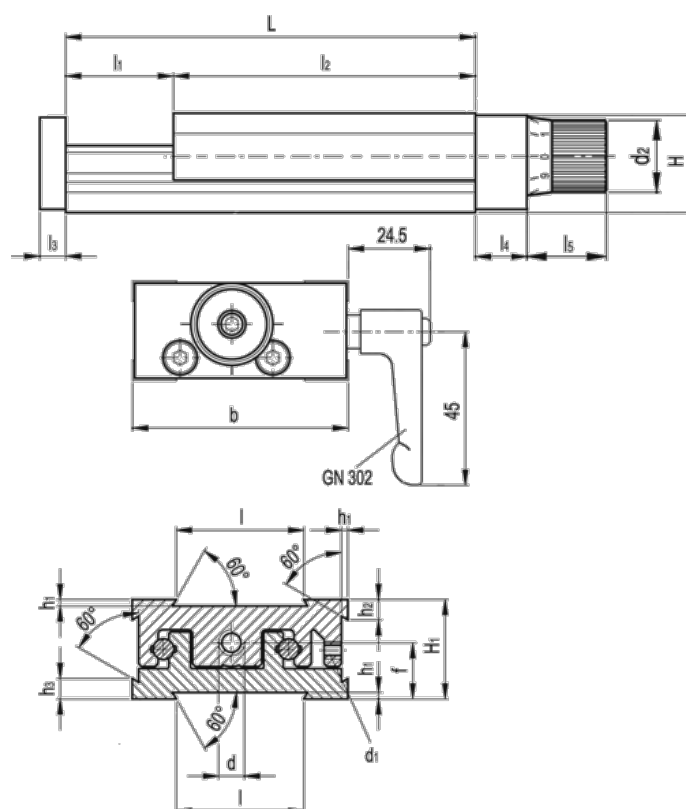

Data Sheet

Article number: 20771033

Description: Adjustable slide unit
GN 900-120-260-100-D-2

Measures

$b = 120$	$h2 = 13.8$
$d = M10 \times 1$	$h3 = 13.8$
$d1 = M5$	$l = 80$
$d2 = 34$	$L - l1 = 260 - 100$
$f = 26.3$	$l2 = 160$
$H = 45.0$	$l3 = 10$
$h1 = 2.0$	$l4 = 18$
$H1 = 46$	$l5 = 34$